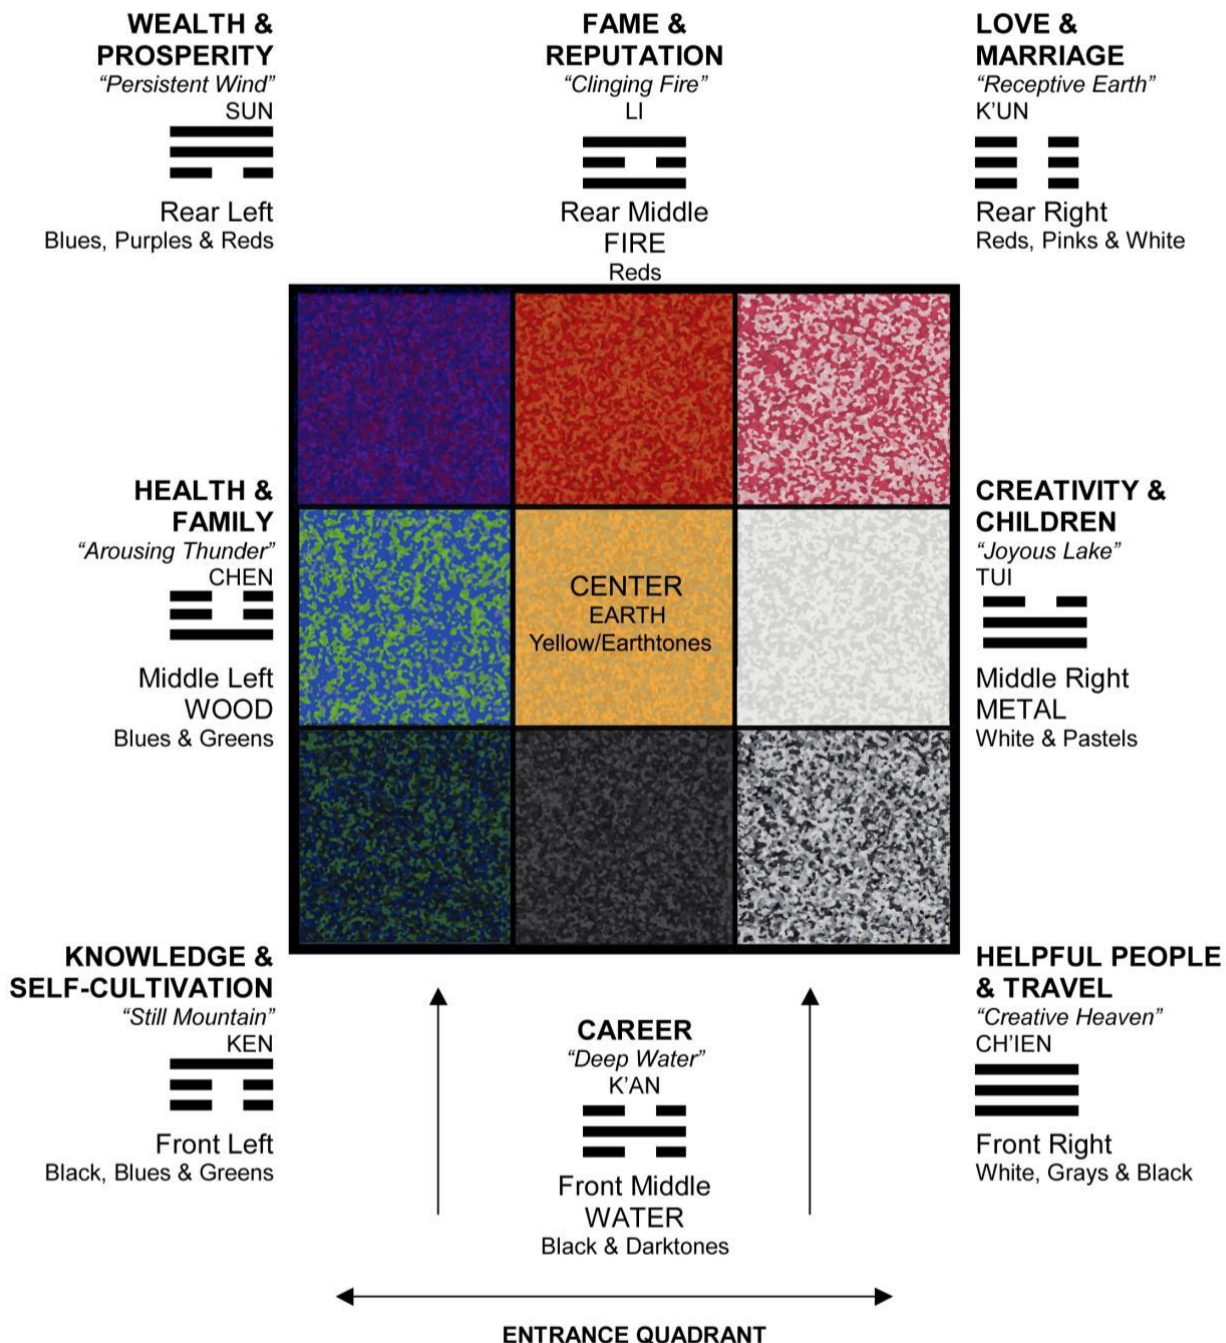

# THE BAGUA MAP

**Lucia BIANCHI**

Feng Shui Consultant for People Style, Image and Communication

Feng Shui Consultant for Interior ( Privates and Businesses )

[www.missBIAnCHI-Conseil.com](http://www.missBIAnCHI-Conseil.com)